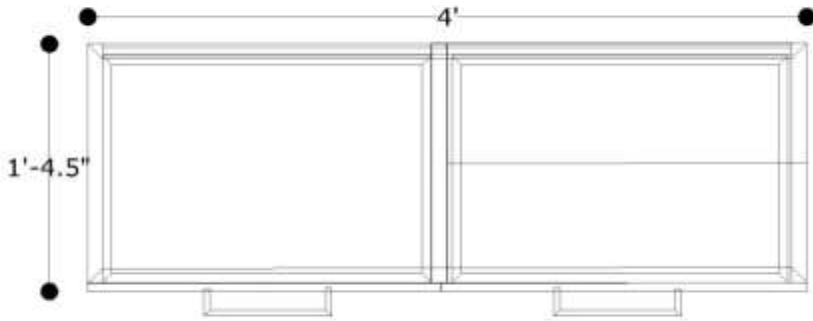

www.dock4all.com

Furniture design for tiny house

Top view

Front view

3D view

Lateral view